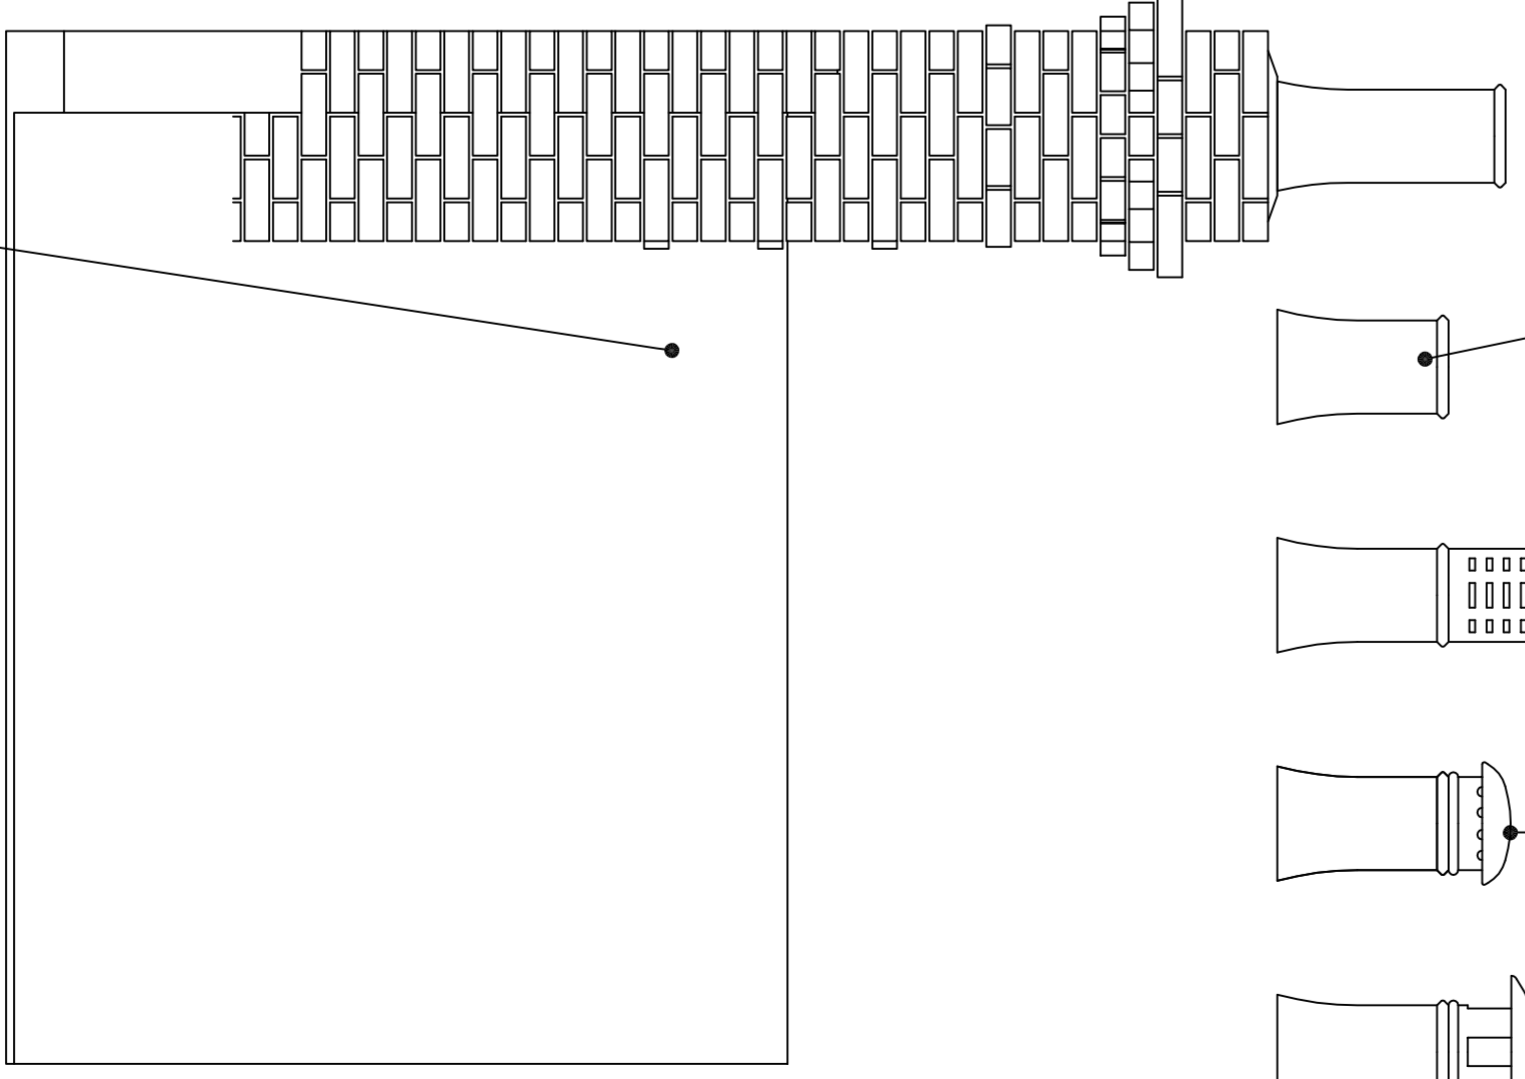

SHOW ON ROOF AS FOR NORTH WEST CHIMNEY NORTH EAST AND SOUTH EAST CHIMNEYS IDENTICAL SAVE FOR VARIATION IN THE ROOF ITSELF, E.G. PARAPET WALL, DIRECTION OF SLOPE.

KYM20 600MM ROLL TOP POT, NB MAX HEIGHT OF STACK INCLUDING POTS AND HOODS IS LIMITED BY BUILDING REGULATIONS. HOODS ARE NECESSARY SO APPROVAL OF 450MM POTS WITH HOODS AS APPROPRIATE IS REQUESTED

KYM19 450MM ROLL TOP POT FITTED WITH KYL16 VENT HOOD

KYM19 450MM ROLL TOP POT FITTED WITH KLM2 SOLID FUEL HOOD

KYM19 450MM ROLL TOP POT FITTED WITH KN0205 GAS HOOD

KYM19 450MM ROLL TOP POT NO HOOD

EXISTING ROOF, FULL EXTENT, SKYLIGHTS AND WALLS NOT SHOWN.

DO NOT SCALE DRAWING - DIMENSIONS IN MM