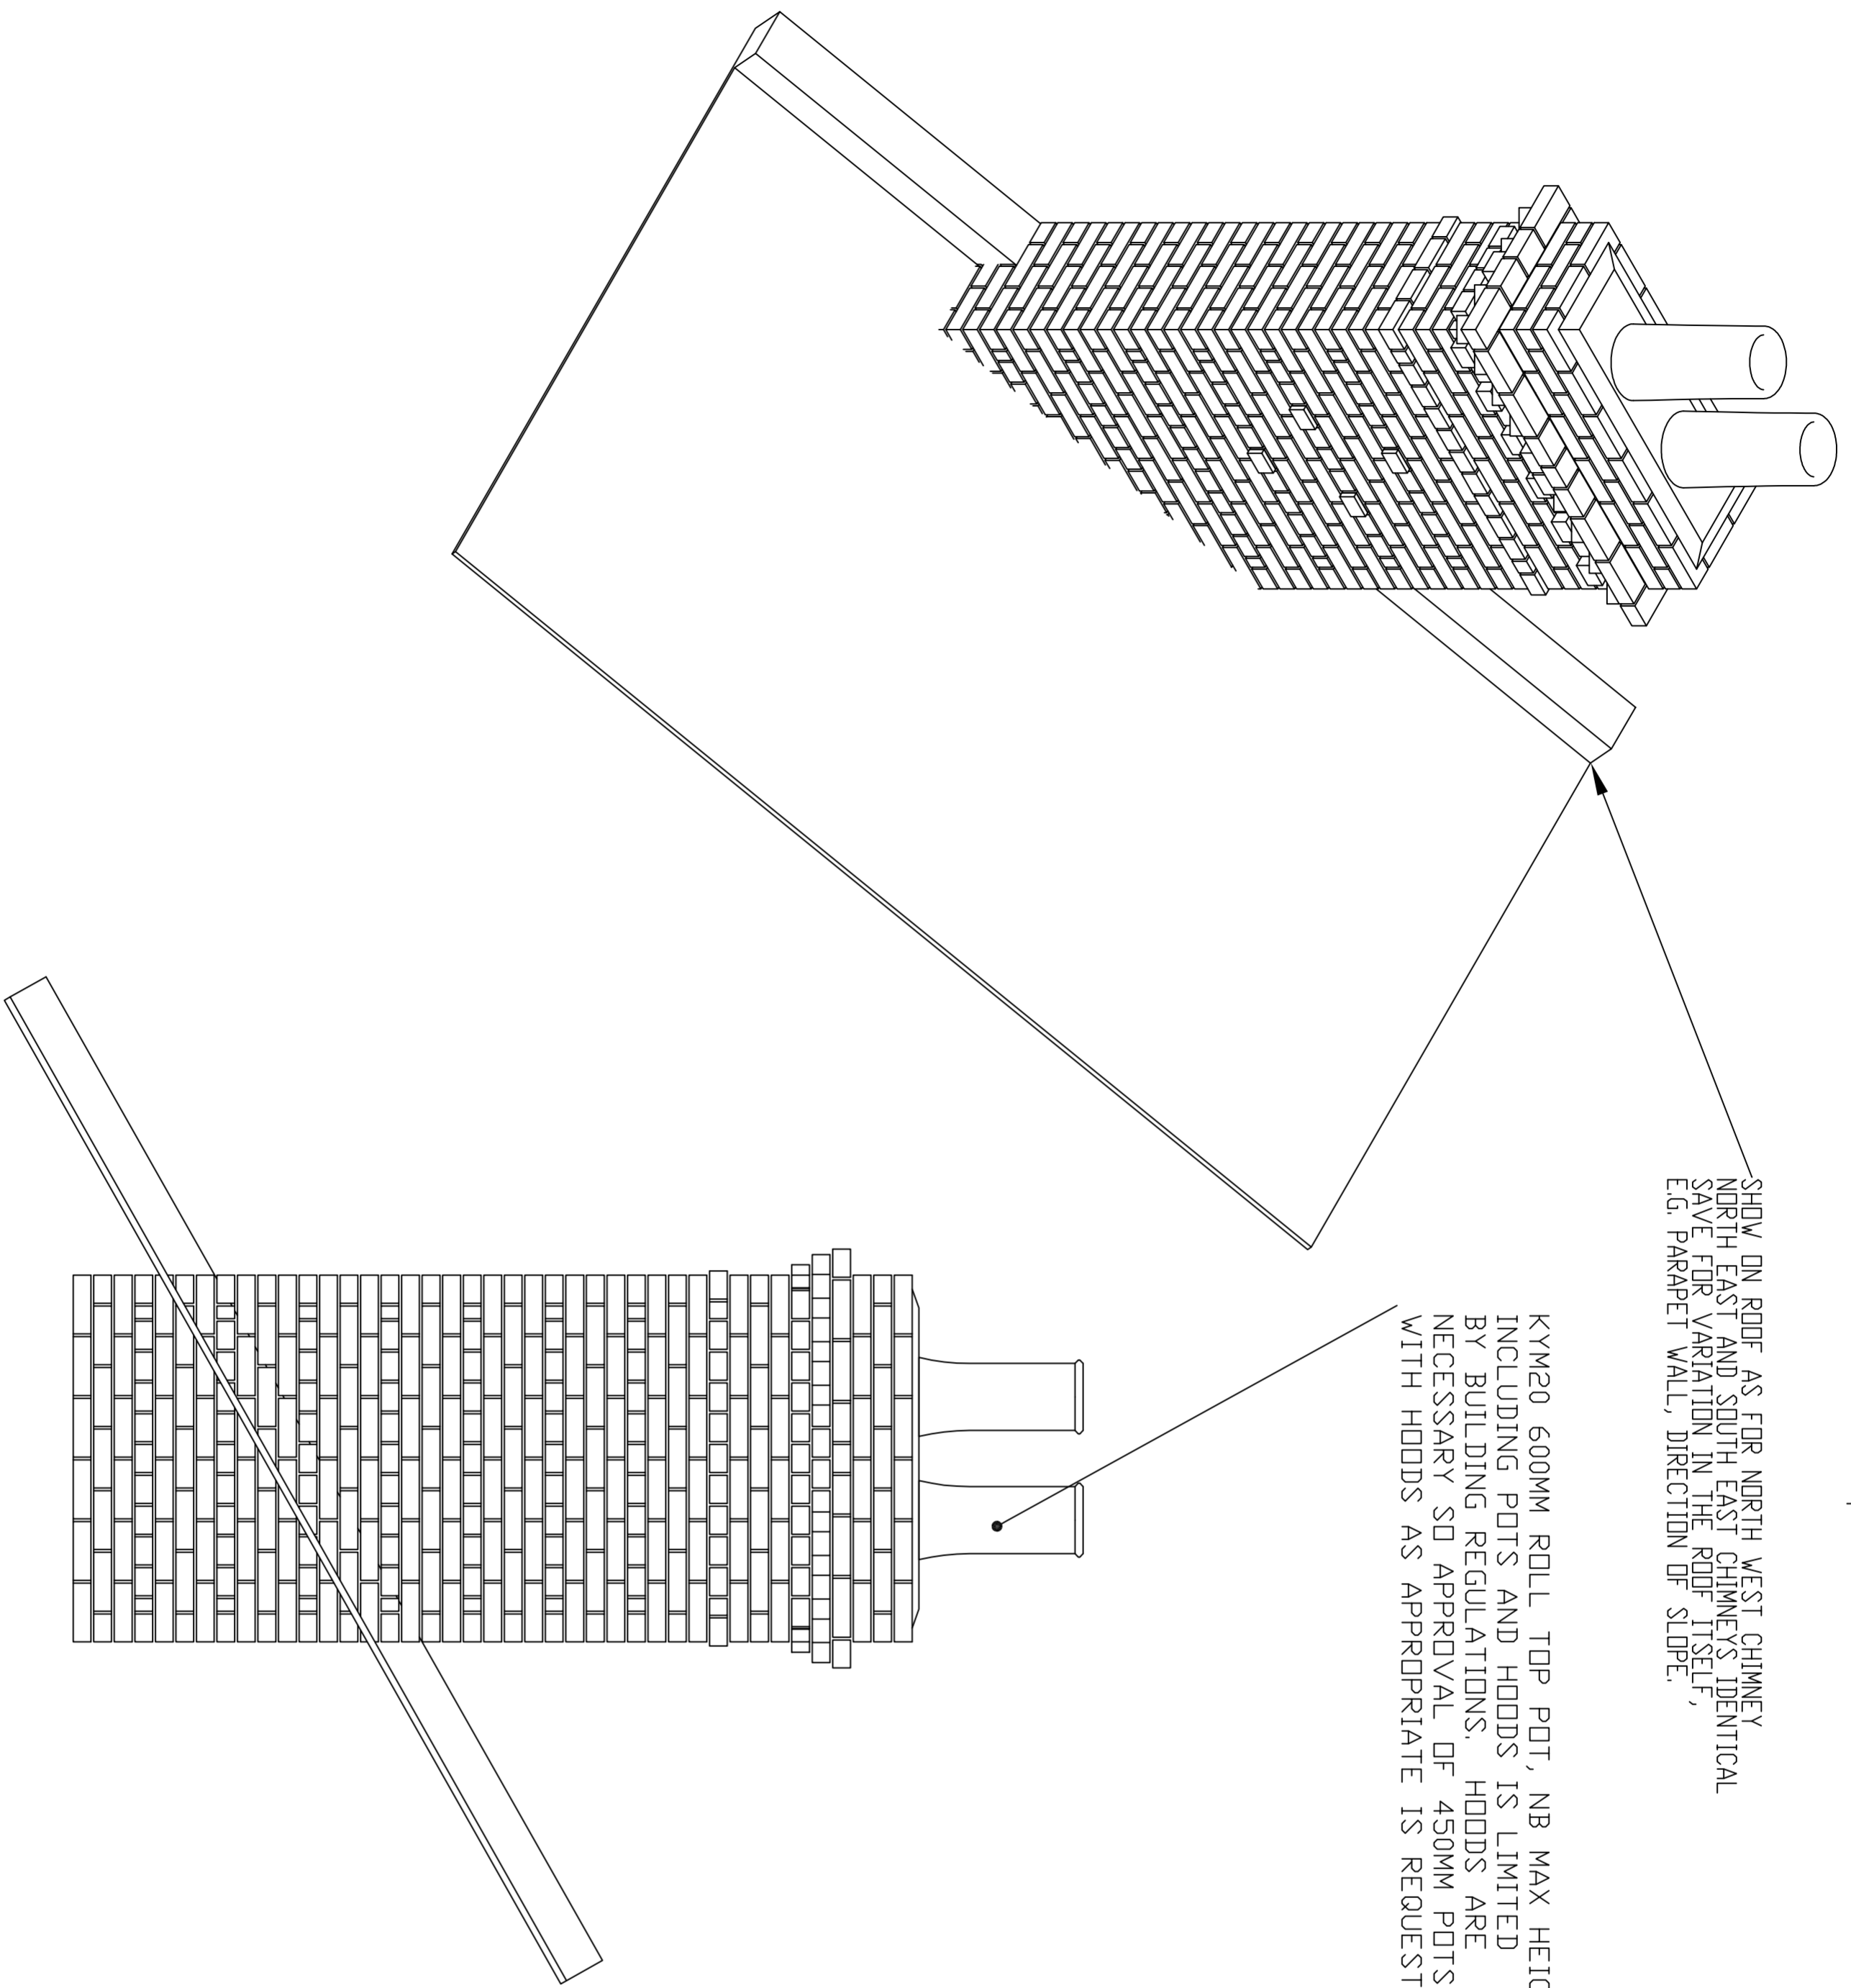

SHOW ON ROOF AS FOR NORTH WEST CHIMNEY NORTH EAST AND SOUTH EAST CHIMNEYS IDENTICAL SAVE FOR VARIATION IN THE ROOF ITSELF, E.G. PARAPET WALL, DIRECTION OF SLOPE.

KYM20 600MM ROLL TOP POT, NB MAX HEIGHT OF STACK INCLUDING POTS AND HOODS IS LIMITED BY BUILDING REGULATIONS. HOODS ARE NECESSARY SO APPROVAL OF 450MM POTS WITH HOODS AS APPROPRIATE IS REQUESTED

KYM19 450MM ROLL TOP POT FITTED WITH KYL16 VENT HOOD

KYM19 450MM ROLL TOP POT FITTED WITH KLM2 SOLID FUEL HOOD

KYM19 450MM ROLL TOP POT FITTED WITH KN0205 GAS HOOD

KYM19 450MM ROLL TOP POT NO HOOD

EXISTING ROOF, FULL EXTENT, SKYLIGHTS AND WALLS NOT SHOWN.

DO NOT SCALE DRAWING - DIMENSIONS IN MM